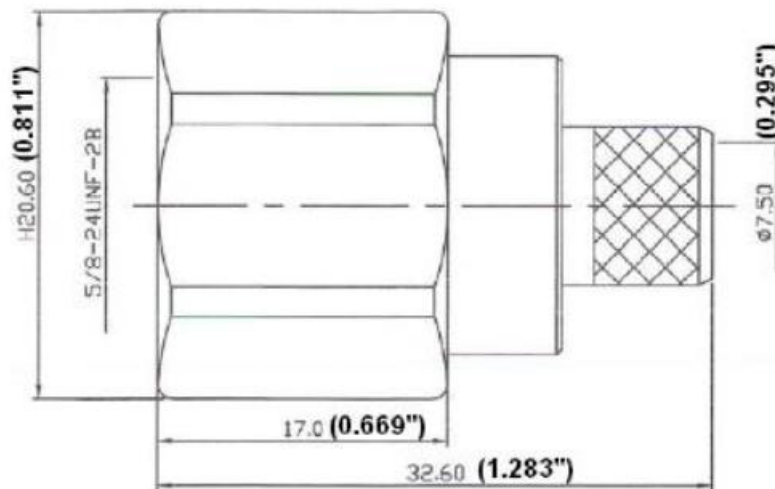

CROWN RF

Crown RF
Box 49
Farmersville, TX 75442

972-771-4711
800-225-3429 (toll free)

E-Mail: sales@crownerf.com

Website: www.crownerf.com

Crown P/N: CRN-1604QC

Description: N (Male) 'HEX' Crimp, LMR-400, SW-400

**** This 2-pc. Quick-Connect design contains a pin secured in the connector.**

Body: Nickel / Brass

Insulation: Teflon

Contact: Gold / Nickel / Brass

Stripping Information:

All Measurements are in inches.