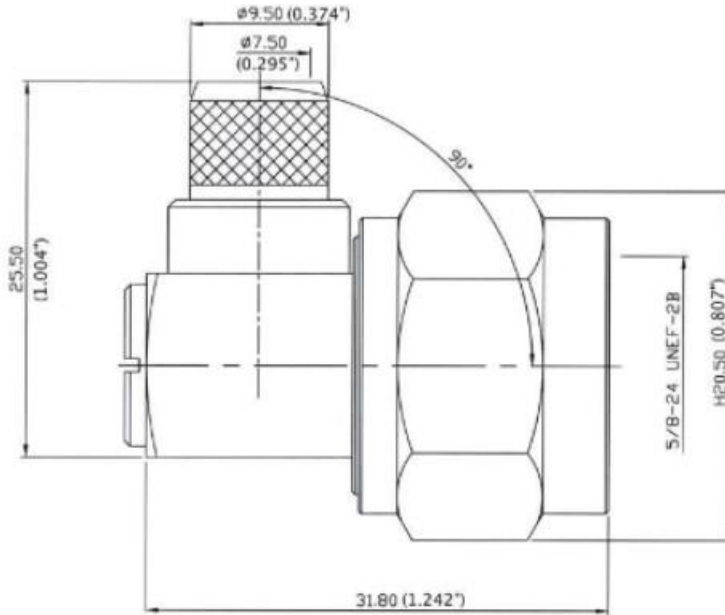

CROWN RF

Crown RF
Box 49
Farmersville, TX 75442

972-771-4711
800-225-3429 (toll free)

E-Mail: sales@crownerf.com

Website: www.crownerf.com

Crown P/N: CRN-1691QC

Description: N (Male) 'HEX' Rt. Angle
LMR-400

**** This 2-pc. Quick-Connect design contains a pin
Secured in the connector.**

Body: Nickel / Brass

Insulation: Teflon

Contact: Gold / Beryllium Copper

Stripping Information:

All Measurements are in inches