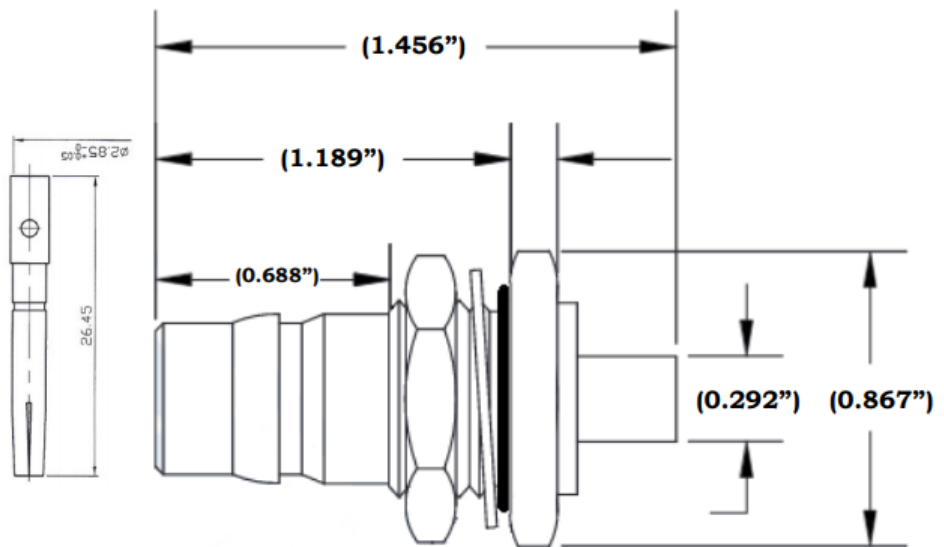

CROWN RF

Crown RF
Box 49
Farmersville, TX 75442

972-771-4711
800-225-3429 (toll free)

E-Mail: sales@crownerf.com

Website: www.crownerf.com

Crown P/N: CRQN-1435

Description: QN (Female) Bulkhead
LMR-400, LMR-400 UF

Body: Tri-Metal / Brass

Insulation: Teflon

Contact: Tri-Metal / Brass **50 ohm**

**** ROHS COMPLIANT ****

Stripping Information:

All Measurements are in inches.